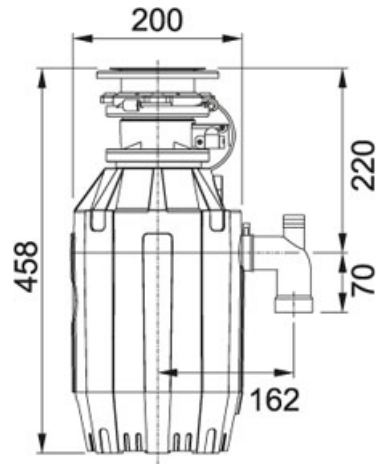

134.0473.238

FAMILY : Waste Management | SERIE : Franke Turbo Elite | MODEL : TE-125B | FINISH : Other

BUY NOW

A Franke Turbo Elite Waste Disposal Unit is designed to free the kitchen of unsightly and unhygienic household waste, and is the essential add-on for ensuring that your kitchen remains looking immaculate. Thanks to a permanent magnet motor, Franke WDUs reach high speed in a split second, producing more torque per kilo than any other of its type. Whilst running water through the unit, food waste is instantly liquefied into fine particles that are easily flushed through the pipework system. Includes antibacterial protection for odour control.

This Batch Feed model is activated by loading the chamber and rotating the WDU plug. Model not compatible with Ceramic sinks.

Take a look at our Turbo Elite Waste Disposal Unit videos on our YouTube channel at www.youtube.com/UKFranke

---

TECHNICAL DATA

Version	Batch feed
Horse Power Waste Disposer	1 1/4 HP
Motor Speed	2800